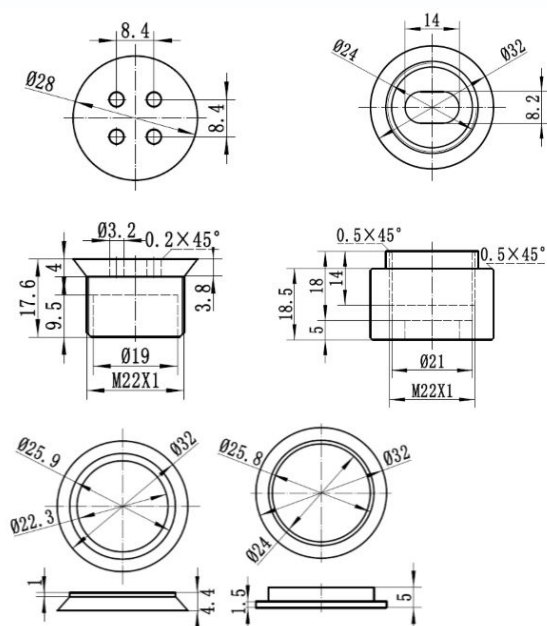

## Description:

Sign Board Screw SS304 W/CSK Head,  $\varnothing 32 \times 28 \text{mm}$  8-12mm

## Item number:

22.11.152-1

| Units | Box | Carton | HS Code    | Barcode  |
|-------|-----|--------|------------|--|
| Pcs.  | 30  | 120    | 8302490099 |  |
|       |     |        |            | 5704866490252  |